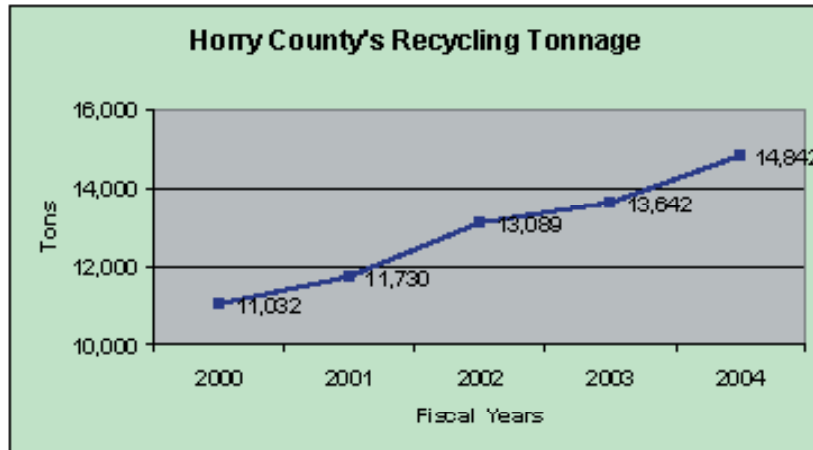

Recycle This!

Horry County Solid Waste Authority's Newsletter to Read & Recycle

Recycling Continues to Climb

In 2004, South Carolinians recycled 965,916 tons, but landfilled more than 3.3 million tons of municipal solid waste (MSW), a slight increase for both recycling and solid waste from last year.

Backhome, Horry County processed 14,842 tons of recyclables, which include cardboard, commingle, newspaper and office paper, at its Materials Recycling Facility (MRF). Overall the county recycled 69,479 tons of MSW, as reported by the SC Department of Health and Environmental Control, which gave it a 24.5% rate and an increase from the 23.3% rate from last year. The S.C. Department of Health and Environmental Control has made 35% a state goal for the recycling rate.